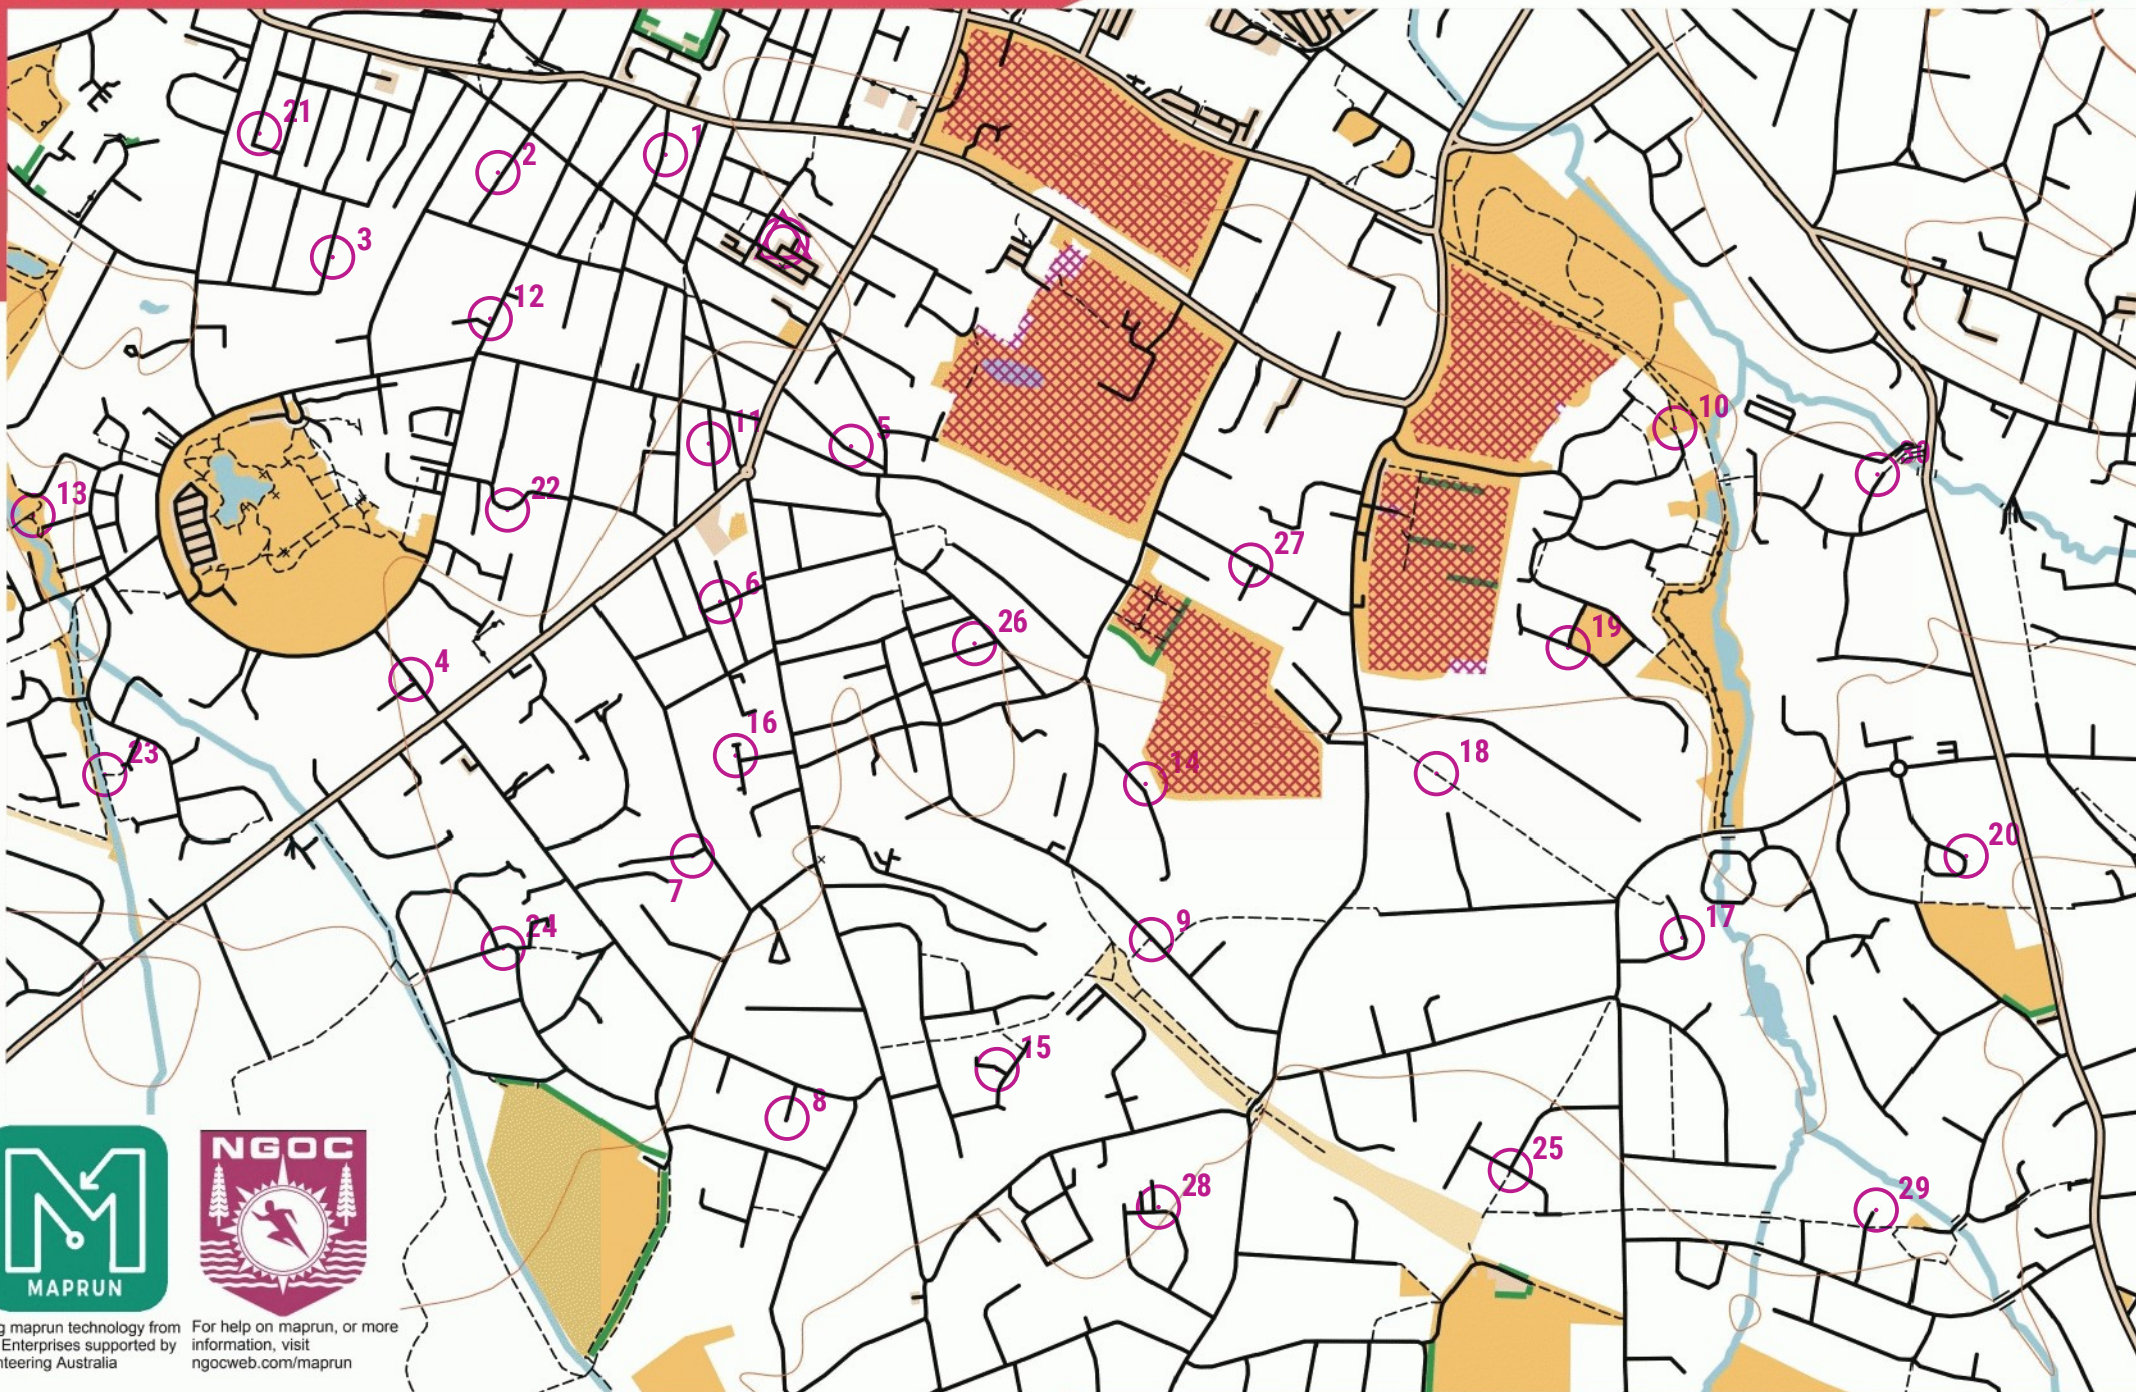

18-19 WINTER 6: LECKHAMPTON

scale 1:10000, contours 10m
500m

Using maprun technology from FNE Enterprises supported by Orienteering Australia

For help on maprun, or more information, visit ngocweb.com/maprun

Map data (c) OpenStreetMap, available under the Open Database Licence. Contains OS data (c) Crown copyright & database right OS 2013-2017. OOM created by Oliver O'Brien. Make your own: <http://oomap.co.uk/>

OOM v3 developed with a grant from the Orienteering Foundation
Map ID: 5c798d93abdd3